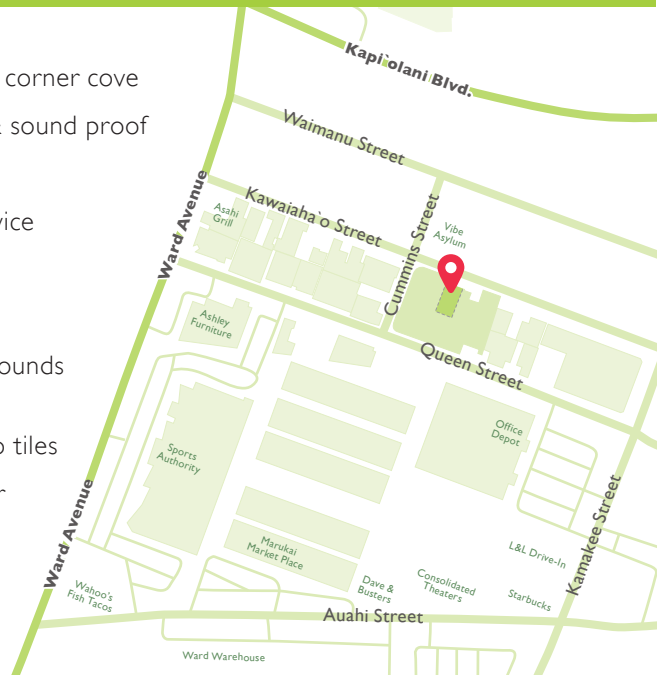

studio

WE'RE DEDICATED TO YOU.

Located a hop, skip and a jump from the Ward Village shops and restaurants, 1013's studio/soundstage provides convenience and flexibility for your still photography, film and video production needs. For over 35 years, we've been committed to providing you the highest standard in production, services and facilities here in Hawaii. And today's no different than when we started – our service to you is still our foremost priority. So come in, you'll find our facility and family of award-winning creative talent ready to welcome you.

OUR FACILITY FEATURES:

- 35' x 25' studio with corner cove
- Climate controlled & sound proof
- Power grid at 13'
- 300 amp power service
- 180° black drape
- Green room
- Flats, painted backgrounds & seamless papers
- Black or white studio tiles
- Restrooms & shower
- Drive-in access